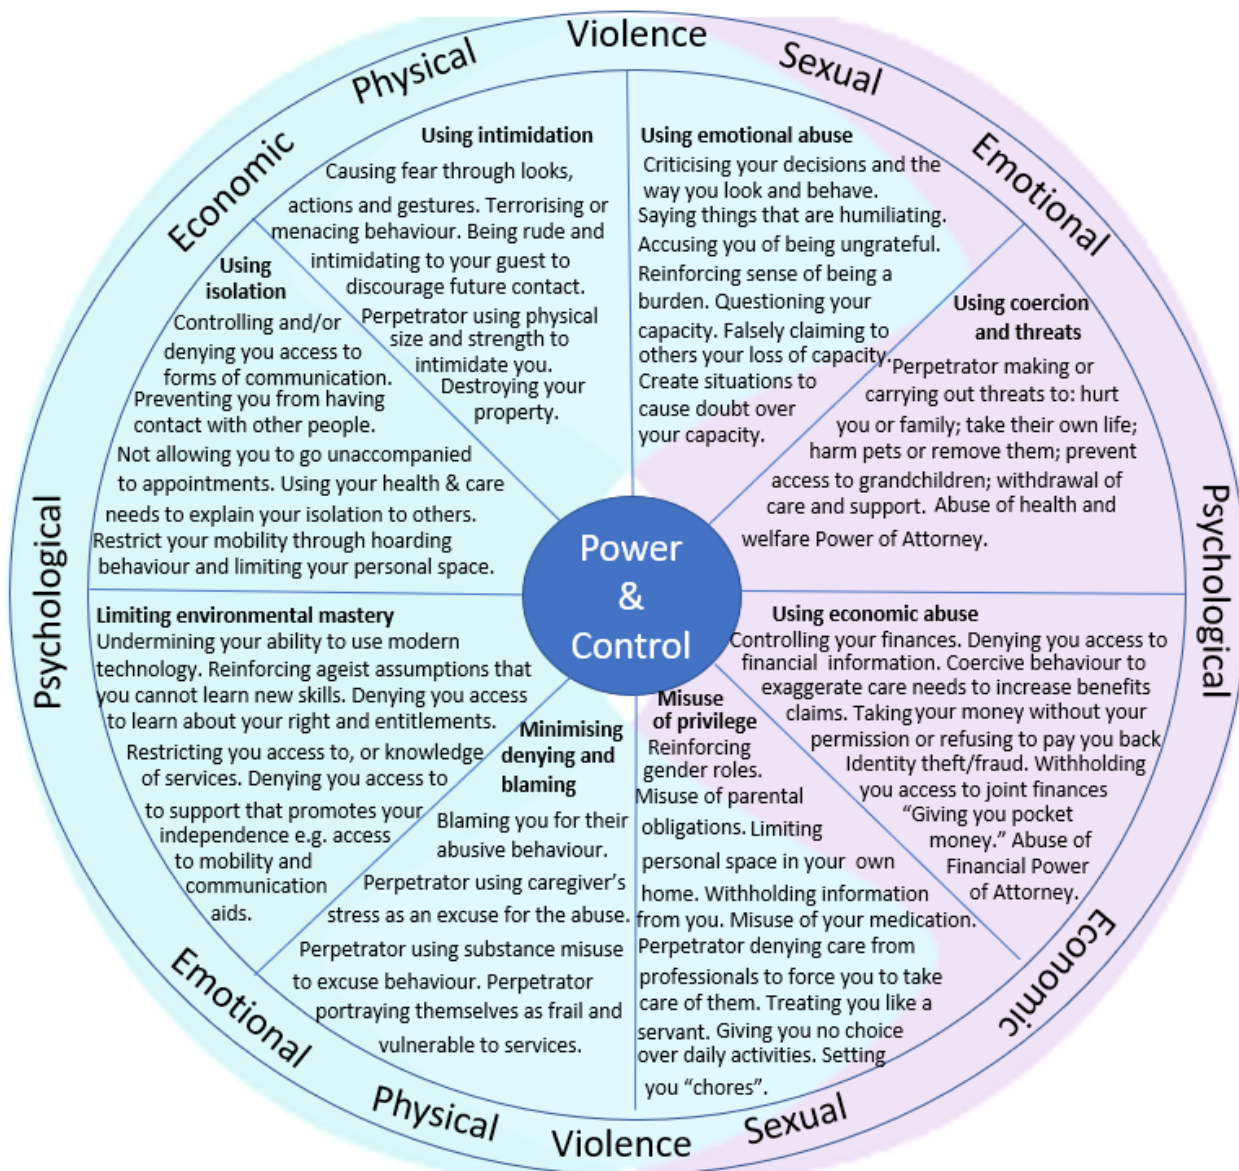

## Domestic Violence and Abuse in Later Life

"All rights reserved © 2020 Dewis Choice"

Dewis Choice have adapted the Duluth Wheel to illustrate older people's experiences of domestic violence and abuse from intimate partners and adult family members. The Wheel has been developed based on the lived experiences of over 90 victim-survivors that have engaged with the Dewis Choice Initiative.